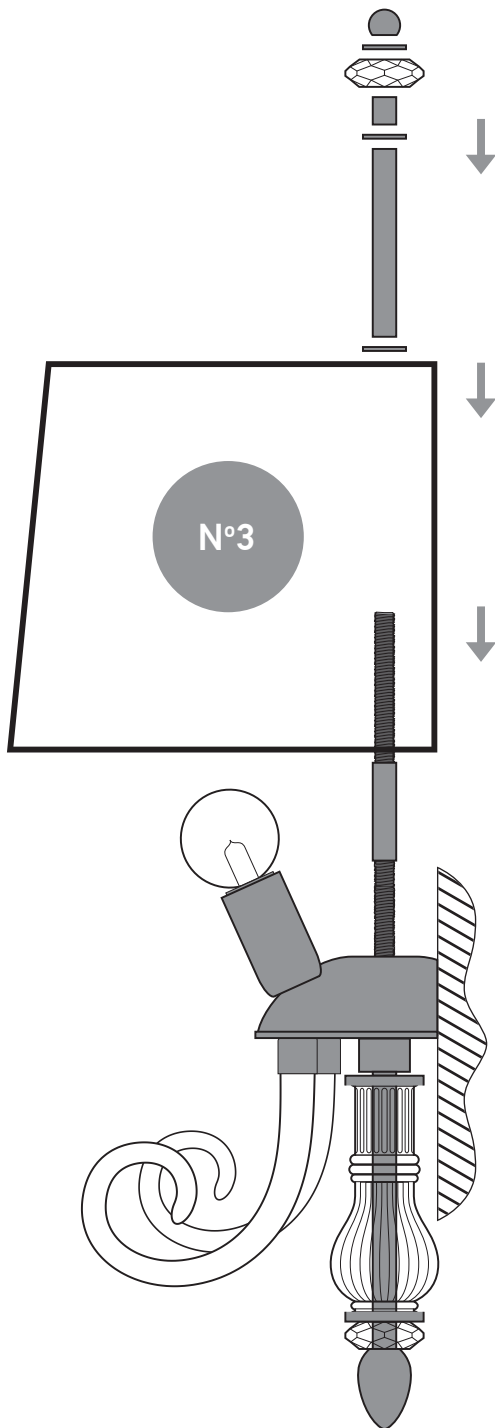

DAFNE

109_AP_3
Assembly Instructions

5 STEPS

AP 3

DAFNE_AP 3

parts_components

N°1 x 1

N°2 x 3

N°3 x 1

reference

lamps

lamp Watt Max

A.C

109/AP 3

3 x E14

42 Watt

N°1

STEP_2

WARNING: fix the marked screws in the safety locking

STEP_3

STEP_4

STEP_5

DECORATION TRIMMINGS VIEW

**MADE IN
GREECE**