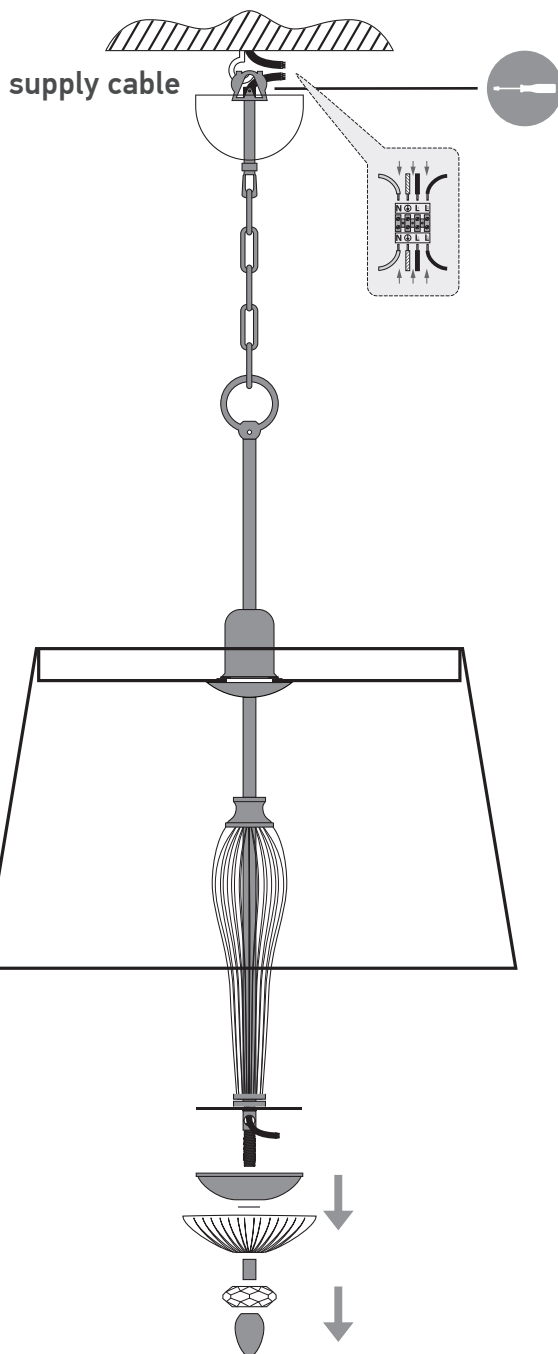

LEONIE

112_SP_6
Assembly Instructions

5 STEPS

GRANDO
LUCE

SG 6

LEONIE_SP 6

parts_components

reference	lamps	lamp Watt Max	A.C
112/SP 6	6 x E14	42 Watt	230V - 50Hz

N°2

STEP_2

STEP_3

N°1

WARNING: fix the marked screws in the safety locking

STEP_4

STEP_5

DECORATION TRIMMINGS VIEW