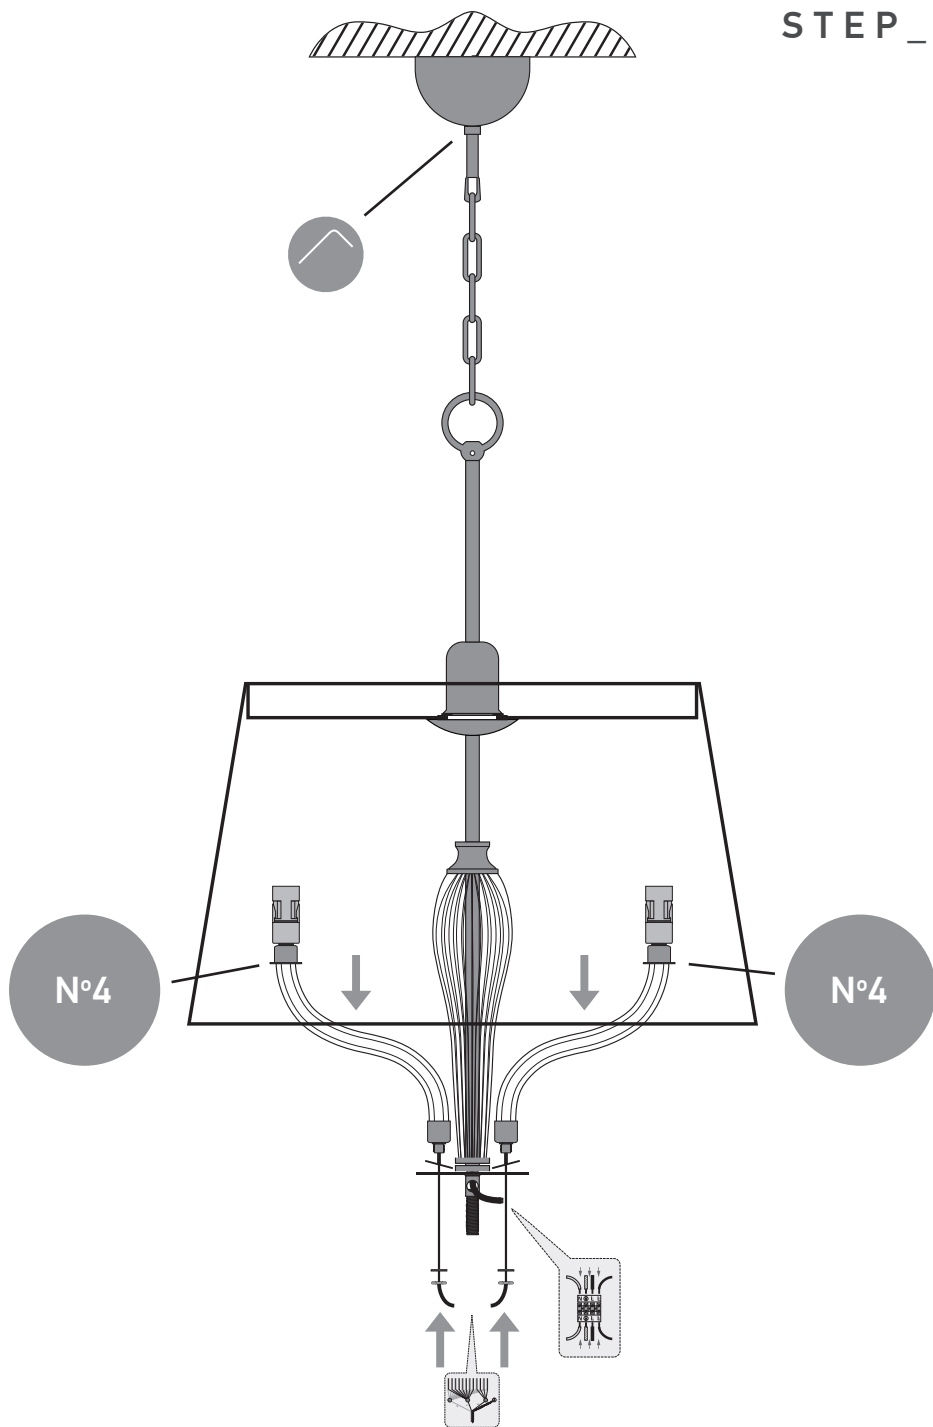

LEONIE

112_SP_6
Assembly Instructions

5 STEPS

GRANDO
LUCE

SG 6

LEONIE_SP 6

parts_components

reference	lamps	lamp Watt Max	A.C
112/SP 6	6 x E14	42 Watt	230V - 50Hz

N°2

STEP_2

STEP_3

N°1

WARNING: fix the marked screws in the safety locking

STEP_4

STEP_5

DECORATION TRIMMINGS VIEW