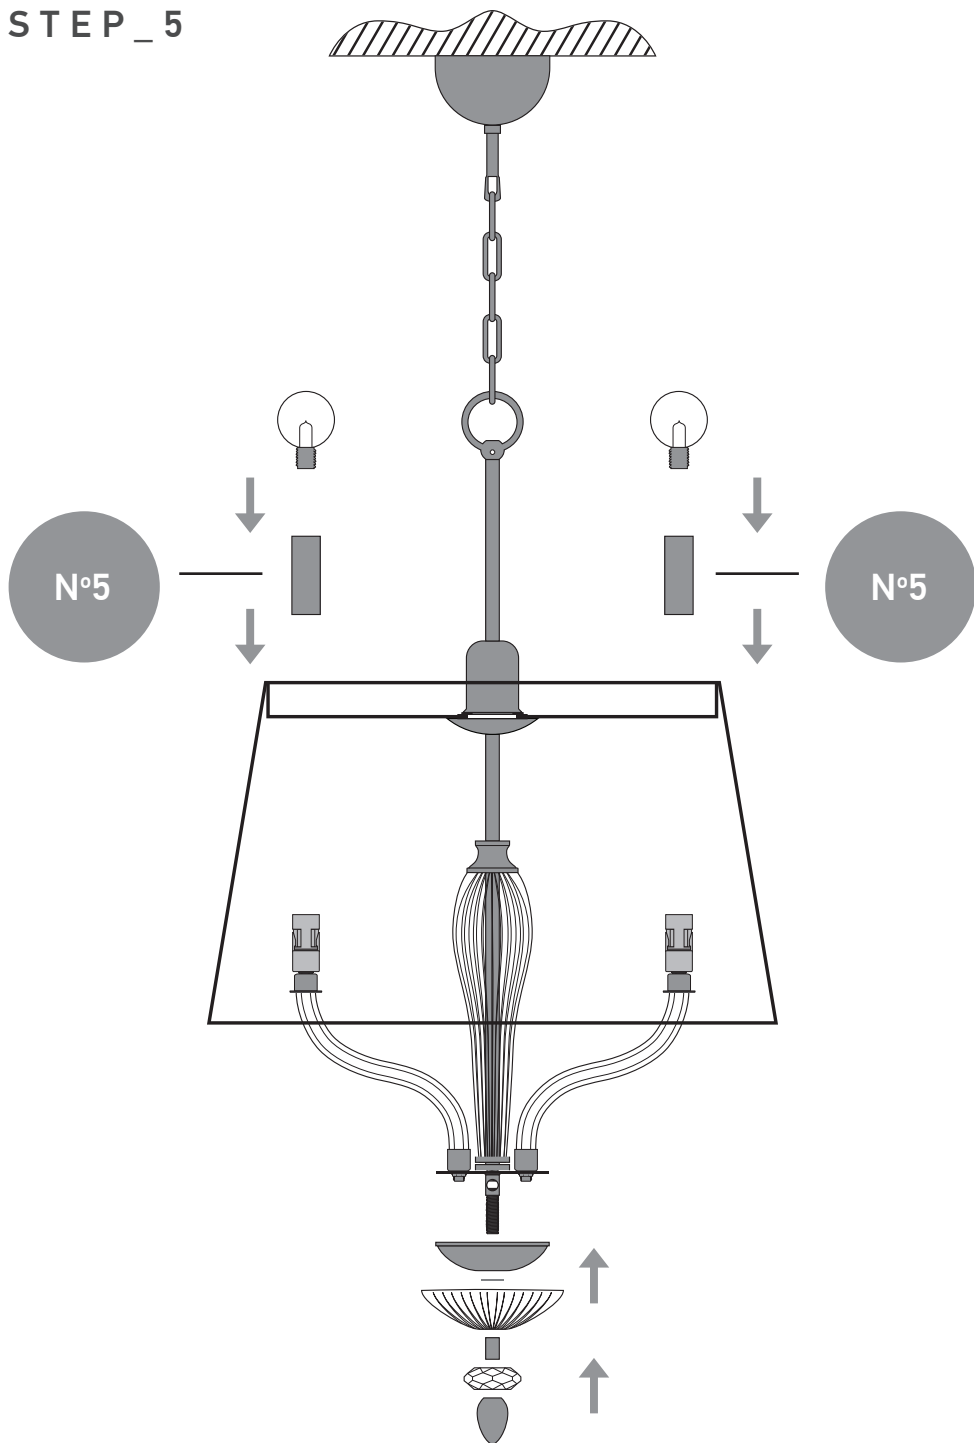

LEONIE

112_SP_6
Assembly Instructions

5 STEPS

GRANDO
LUCE

SG 6

LEONIE_SP 6

parts_components

reference	lamps	lamp Watt Max	A.C
112/SP 6	6 x E14	42 Watt	230V - 50Hz

N°2

STEP_2

STEP_3

N°1

WARNING: fix the marked screws in the safety locking

STEP_4

STEP_5

DECORATION TRIMMINGS VIEW