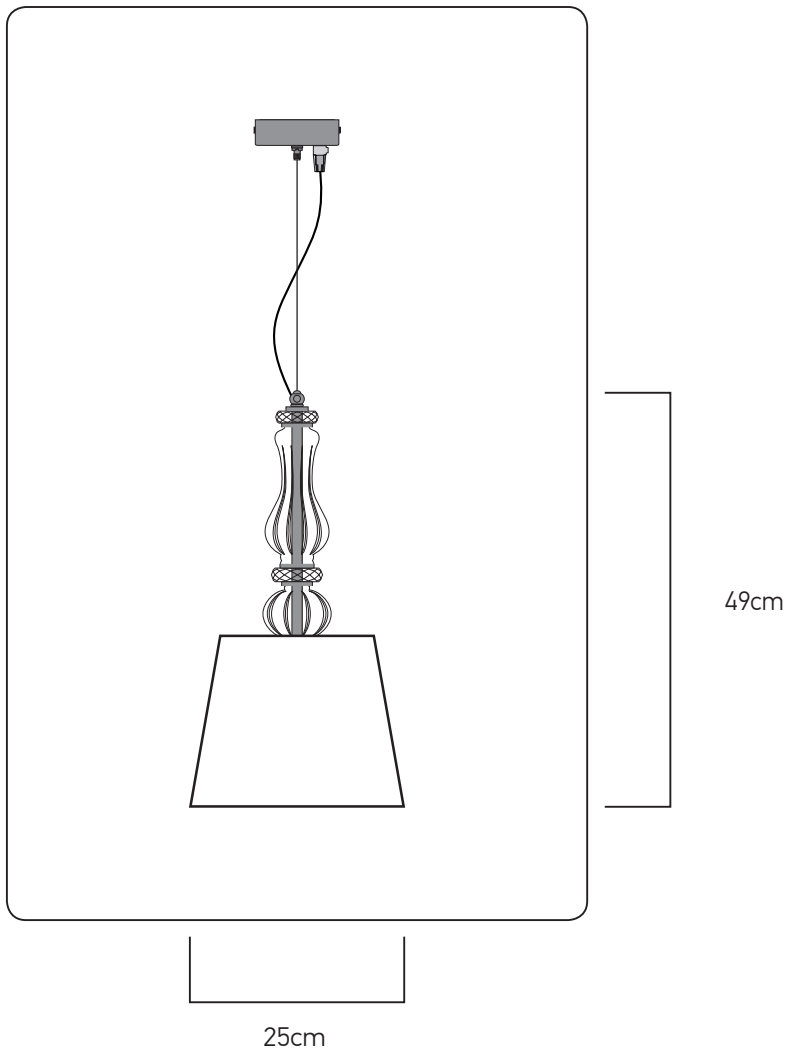

REINA

114_SP
Assembly Instructions

5 STEPS

SP

GRANDO
LUCE

REINA_SP

parts_components

N°1 x 1

N°2 x 1

N°3 x 1

reference

lamps

lamp Watt Max

A.C

114/SP

1 x E27