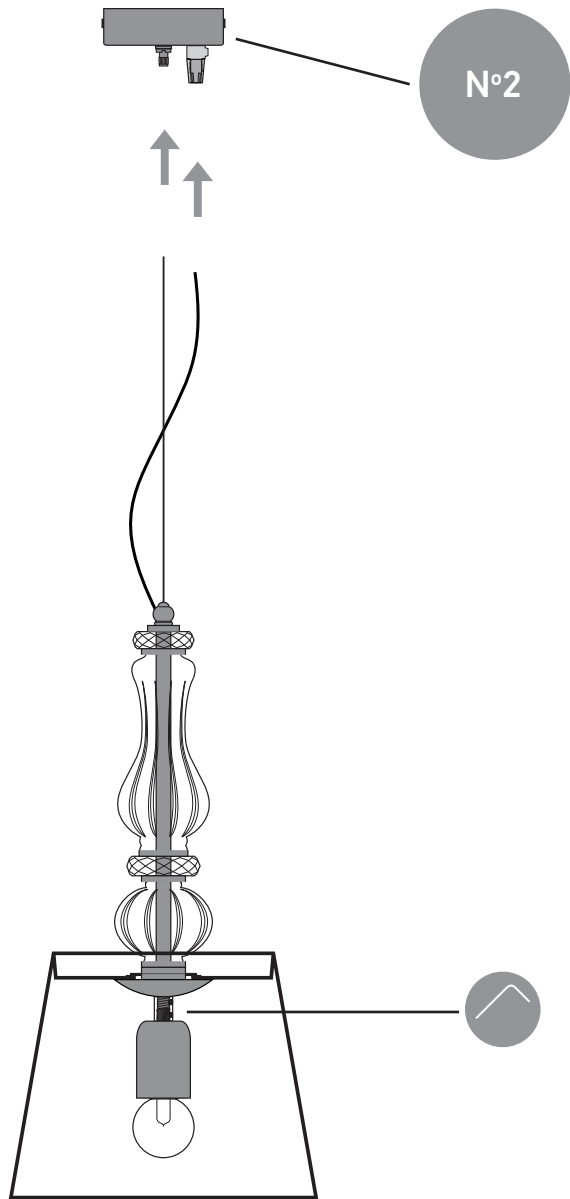

N°2 x 1

N°3 x 1

reference

lamps

lamp Watt Max

A.C

114/SP

1 x E27

N°1

STEP_2

N°1

N°3

STEP_3

STEP_4

WARNING: fix the marked screws in the safety locking

STEP_5